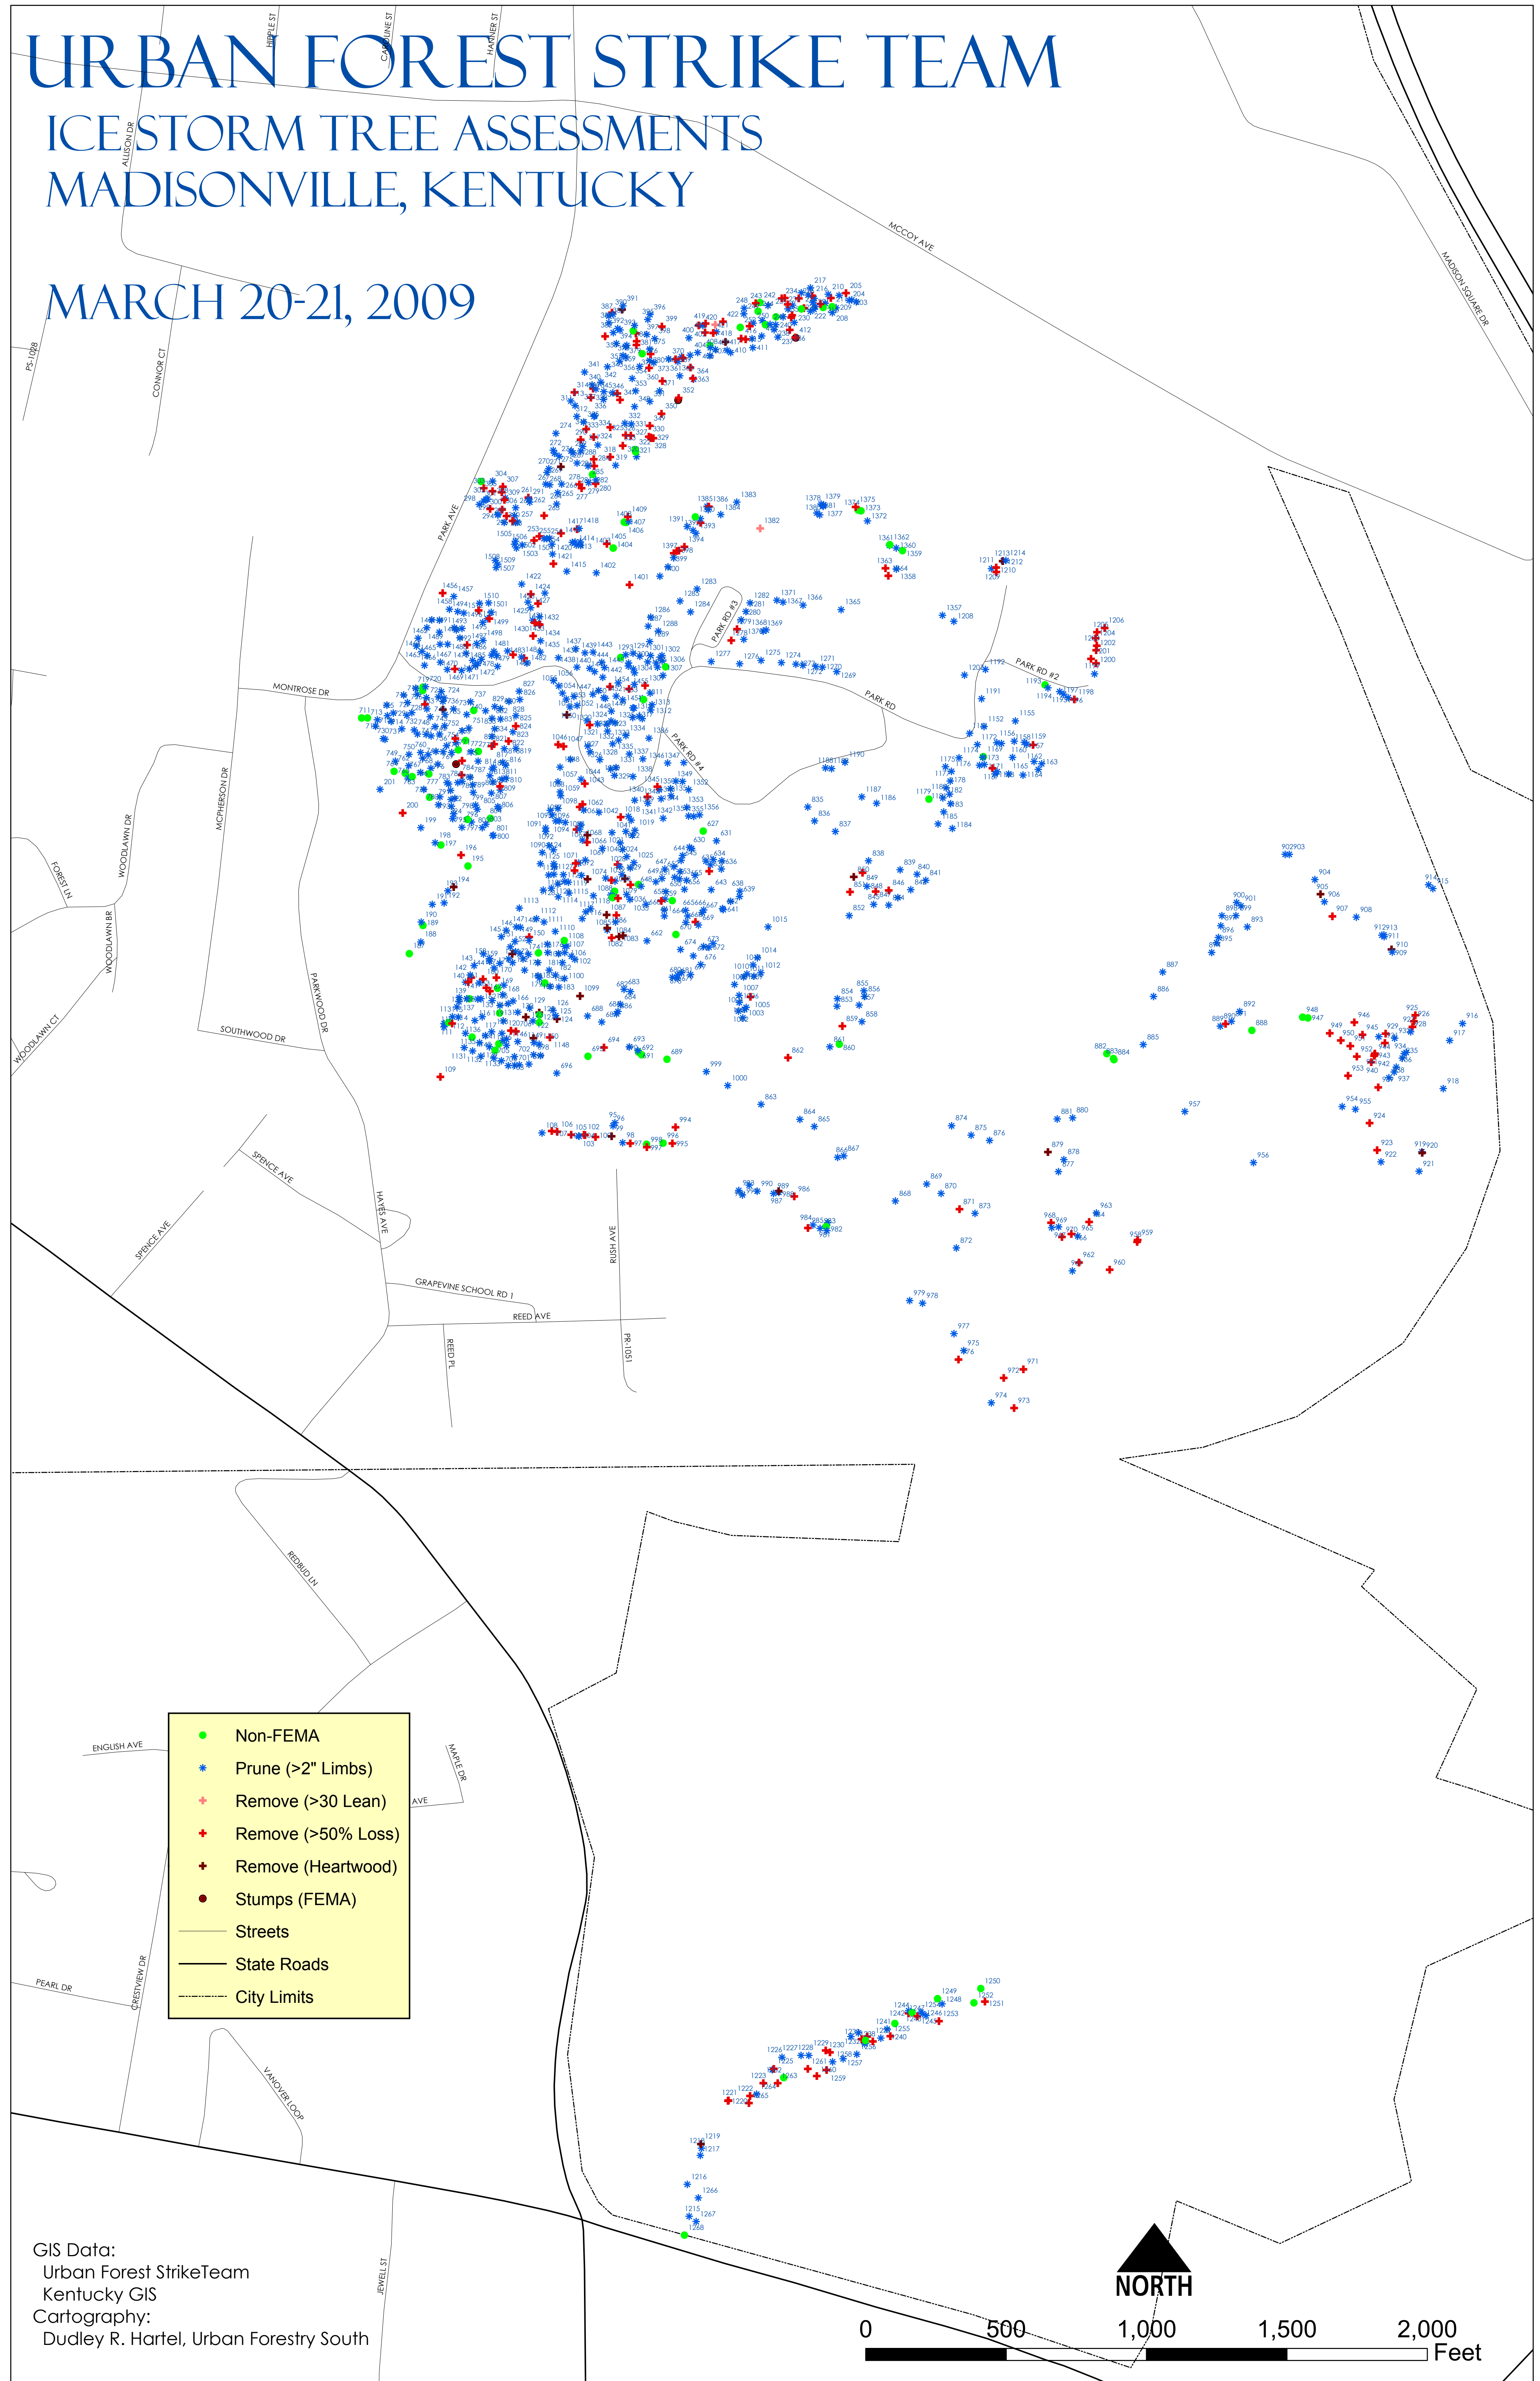

URBAN FOREST STRIKE TEAM

ICE STORM TREE ASSESSMENTS MADISONVILLE, KENTUCKY

MARCH 20-21, 2009

- Non-FEMA
- ★ Prune (>2" Limbs)
- ✚ Remove (>30 Lean)
- ✚ Remove (>50% Loss)
- ✚ Remove (Heartwood)
- Stumps (FEMA)
- Streets
- State Roads
- - - City Limits

GIS Data:
Urban Forest StrikeTeam
Kentucky GIS
Cartography:
Dudley R. Hartel, Urban Forestry South